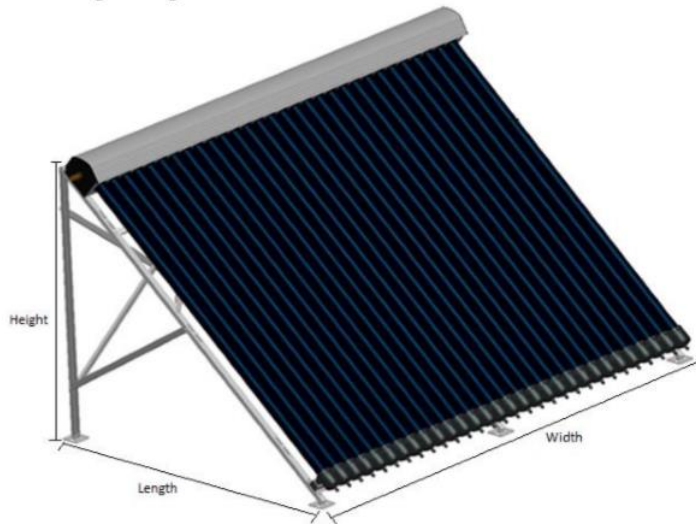

EXEGI USB Dimensions

USB High Angle

	Length	Width	Height
USB 10	1550mm	1000mm	1300mm
USB 20	1550mm	1750mm	1300mm
USB 24	1550mm	2070mm	1300mm
USB 30	1550mm	2550mm	1300mm

USB Low Angle

	Length	Width	Height
USB 10	2000mm	1000mm	200mm
USB 20	2000mm	1750mm	200mm
USB 24	2000mm	2070mm	200mm
USB 30	2000mm	2550mm	200mm