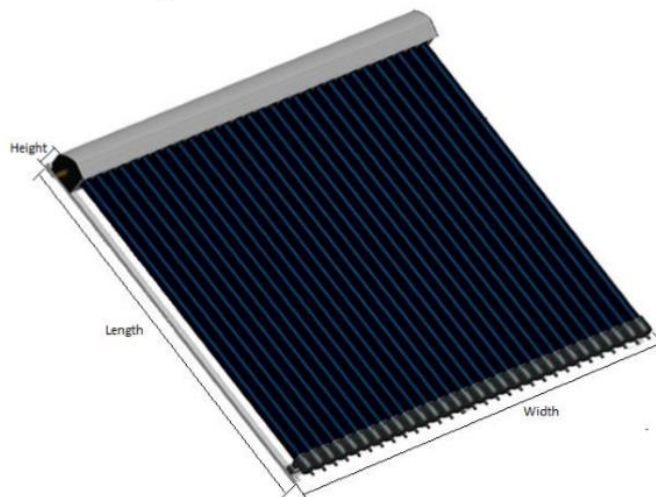

EXEGI USB Dimensions

USB High Angle

	Length	Width	Height
USB 10	1550mm	1000mm	1300mm
USB 20	1550mm	1750mm	1300mm
USB 24	1550mm	2070mm	1300mm
USB 30	1550mm	2550mm	1300mm

USB Low Angle

	Length	Width	Height
USB 10	2000mm	1000mm	200mm
USB 20	2000mm	1750mm	200mm
USB 24	2000mm	2070mm	200mm
USB 30	2000mm	2550mm	200mm